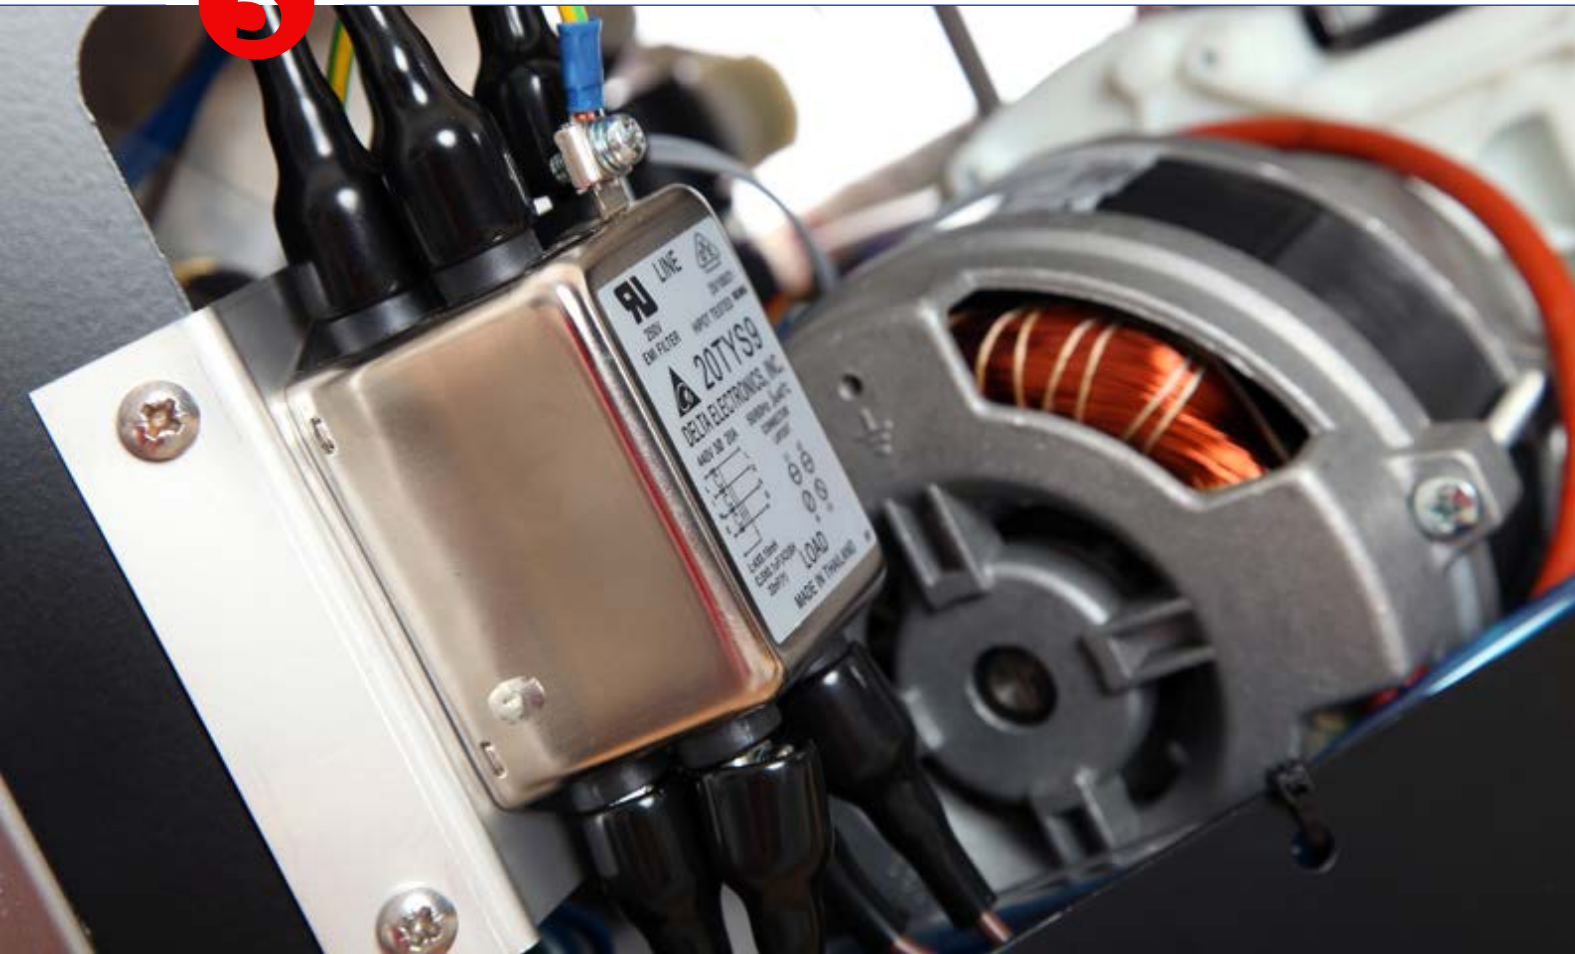

## Self Diagnostics →

Each Clenaware Sovereign machine includes self diagnostics that will detail the problem and advise when it is around the corner.

The resultant is almost zero downtime and ease of problem identification. The machine is its own technician.